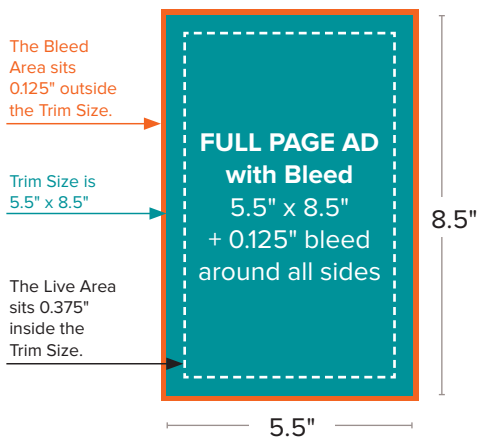

#### BUYERS GUIDE AD SPECS:

**Trim Size:** 5.5 x 8.5 in

**Bleed Size:** 5.75 x 8.75 in (0.125 in on all sides)

**Live Area:** 4.75 x 7.75 in

(0.375" from trim all around, all ad copy should stay within Live Area)

Center Fold, Back Cover, Inside Back Cover, and Inside Front

Cover Ads should be created as **with bleed** (5.5 x 8.5 inch plus

0.125 inch bleed on all sides for Full Page Ad and 11 x 8.5 inch plus

0.125 inch bleed on all sides for Center Fold Ad). **Full Page Ad without**

**bleed** should be 5 x 8 inch in size.

#### BUYERS GUIDE AD SPECS:

**Trim Size:** 4 x 6 in

**Bleed Size:** 4.25 x 6.25 in (0.125 in on all sides)

**Live Area:** 4.75 x 7.75 in

(0.375" from trim all around, all ad copy should stay within Live Area)