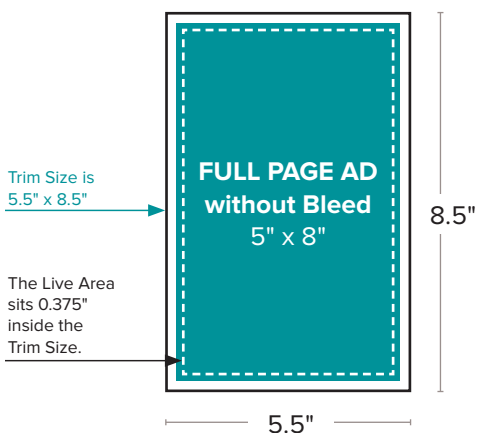

#### BUYERS GUIDE AD SPECS:

**Trim Size:** 5.5 x 8.5 in

**Bleed Size:** 5.75 x 8.75 in (0.125 in on all sides)

**Live Area:** 4.75 x 7.75 in

(0.375" from trim all around, all ad copy should stay within Live Area)

Center Fold, Back Cover, Inside Back Cover, and Inside Front

Cover Ads should be created as **with bleed** (5.5 x 8.5 inch plus

0.125 inch bleed on all sides for Full Page Ad and 11 x 8.5 inch plus

0.125 inch bleed on all sides for Center Fold Ad). **Full Page Ad without**

**bleed** should be 5 x 8 inch in size.

#### BUYERS GUIDE AD SPECS:

**Trim Size:** 4 x 6 in

**Bleed Size:** 4.25 x 6.25 in (0.125 in on all sides)

**Live Area:** 4.75 x 7.75 in

(0.375" from trim all around, all ad copy should stay within Live Area)