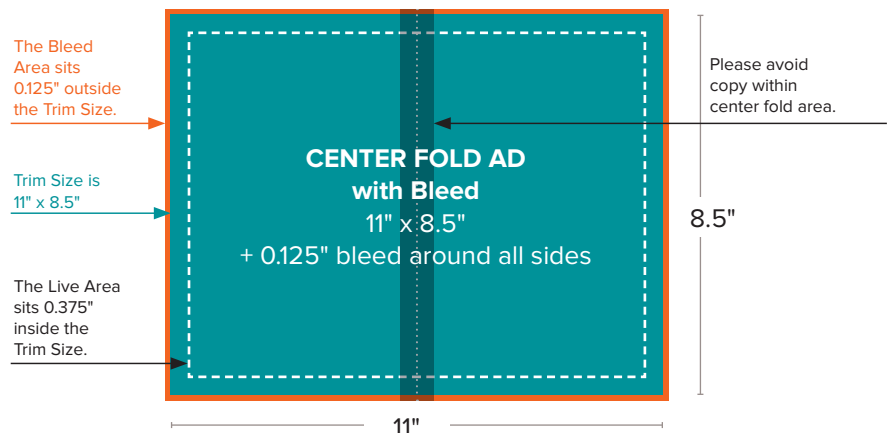

#### BUYERS GUIDE AD SPECS:

**Trim Size:** 5.5 x 8.5 in

**Bleed Size:** 5.75 x 8.75 in (0.125 in on all sides)

**Live Area:** 4.75 x 7.75 in

(0.375" from trim all around, all ad copy should stay within Live Area)

Center Fold, Back Cover, Inside Back Cover, and Inside Front

Cover Ads should be created as **with bleed** (5.5 x 8.5 inch plus

0.125 inch bleed on all sides for Full Page Ad and 11 x 8.5 inch plus

0.125 inch bleed on all sides for Center Fold Ad). **Full Page Ad without**

**bleed** should be 5 x 8 inch in size.

#### BUYERS GUIDE AD SPECS:

**Trim Size:** 4 x 6 in

**Bleed Size:** 4.25 x 6.25 in (0.125 in on all sides)

**Live Area:** 4.75 x 7.75 in

(0.375" from trim all around, all ad copy should stay within Live Area)